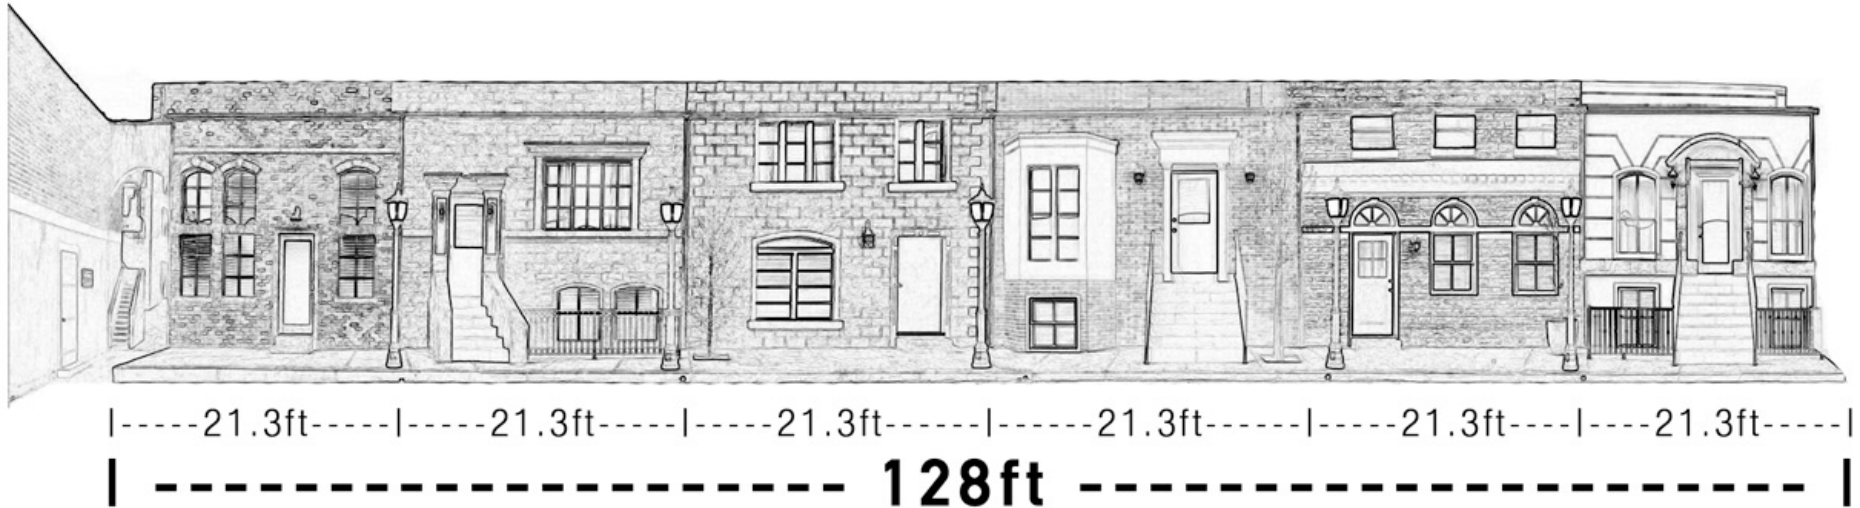

# AVENUE SIX STUDIOS BACKLOT SET

**128ft wide x 20ft high x 11.5ft deep**

**Sidewalk Depth - 8.5ft**

**Street Width - 51.5ft**

**AVENUE · SIX  
STUDIOS**

imagine · create · capture · enjoy  
[www.venuesixstudios.com](http://www.venuesixstudios.com)